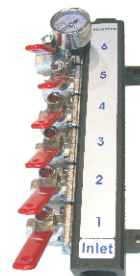

VISIONFLOW WATER FLOW METER VISIONFLOW WATER MANIFOLD

最高温度 115°C
端口数 2-16个

全国唯一使用高品质铝合金硬化处理,
耐腐蚀、抗氧化

水分布器 + 压力表

VF4-4VMN

VF4-6VMN

VF3-4VMN

VF3-6VMN

型号	管牙口径	进出水口径
MODEL NO.	THREAD	IN& OUTLET
VF3- 2VMN	3/8NPT	1NPT/F
VF3- 3VMN	3/8NPT	1NPT/F
VF3- 4VMN	3/8NPT	1NPT/F
VF3- 5VMN	3/8NPT	1NPT/F
VF3- 6VMN	3/8NPT	1NPT/F
VF3- 8VMN	3/8NPT	1NPT/F
VF3-10VMN	3/8NPT	1NPT/F
VF3-12VMN	3/8NPT	1NPT/F
VF3-16VMN	3/8NPT	1NPT/F
VF4- 2VMN	1/2NPT	1NPT/F
VF4- 3VMN	1/2NPT	1NPT/F
VF4- 4VMN	1/2NPT	1NPT/F
VF4- 5VMN	1/2NPT	1NPT/F
VF4- 6VMN	1/2NPT	1NPT/F
VF4- 8VMN	1/2NPT	1NPT/F
VF4-10VMN	1/2NPT	1NPT/F
VF4-12VMN	1/2NPT	1NPT/F
VF4-16VMN	1/2NPT	1NPT/F

VF3-2 VMN

VMN=ONLY VALVE FOR EACH ZONE

2=2个端口

16=16个端口

3=3/8"

4=1/2"

VF=VISIONFLOW

金榜塑膠有限公司
ONDA PLASTIC CO., LTD.