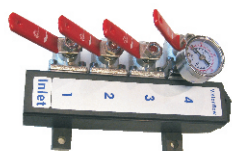

VISIONFLOW WATER FLOW METER VISIONFLOW WATER MANIFOLD

最高温度 115°C
端口数 2-16个

全国唯一使用高品质铝合金硬化处理,
耐腐蚀、抗氧化

水分布器 + 压力表

VF4-4VMN

VF4-6VMN

VF3-4VMN

VF3-6VMN

型号	管牙口径	进出水口径
MODEL NO.	THREAD	IN& OUTLET
VF3- 2VMN	3/8NPT	1NPT/F
VF3- 3VMN	3/8NPT	1NPT/F
VF3- 4VMN	3/8NPT	1NPT/F
VF3- 5VMN	3/8NPT	1NPT/F
VF3- 6VMN	3/8NPT	1NPT/F
VF3- 8VMN	3/8NPT	1NPT/F
VF3-10VMN	3/8NPT	1NPT/F
VF3-12VMN	3/8NPT	1NPT/F
VF3-16VMN	3/8NPT	1NPT/F
VF4- 2VMN	1/2NPT	1NPT/F
VF4- 3VMN	1/2NPT	1NPT/F
VF4- 4VMN	1/2NPT	1NPT/F
VF4- 5VMN	1/2NPT	1NPT/F
VF4- 6VMN	1/2NPT	1NPT/F
VF4- 8VMN	1/2NPT	1NPT/F
VF4-10VMN	1/2NPT	1NPT/F
VF4-12VMN	1/2NPT	1NPT/F
VF4-16VMN	1/2NPT	1NPT/F