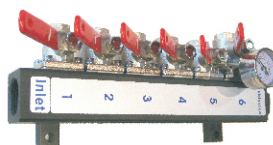

VISIONFLOW WATER FLOW METER VISIONFLOW WATER MANIFOLD

最高温度 115°C
端口数 2-16个

全国唯一使用高品质铝合金硬化处理,
耐腐蚀、抗氧化

水分布器 + 压力表

VF4-4VMN

VF4-6VMN

VF3-4VMN

VF3-6VMN

型号	管牙口径	进出水口径
MODEL NO.	THREAD	IN& OUTLET
VF3- 2VMN	3/8NPT	1NPT/F
VF3- 3VMN	3/8NPT	1NPT/F
VF3- 4VMN	3/8NPT	1NPT/F
VF3- 5VMN	3/8NPT	1NPT/F
VF3- 6VMN	3/8NPT	1NPT/F
VF3- 8VMN	3/8NPT	1NPT/F
VF3-10VMN	3/8NPT	1NPT/F
VF3-12VMN	3/8NPT	1NPT/F
VF3-16VMN	3/8NPT	1NPT/F
VF4- 2VMN	1/2NPT	1NPT/F
VF4- 3VMN	1/2NPT	1NPT/F
VF4- 4VMN	1/2NPT	1NPT/F
VF4- 5VMN	1/2NPT	1NPT/F
VF4- 6VMN	1/2NPT	1NPT/F
VF4- 8VMN	1/2NPT	1NPT/F
VF4-10VMN	1/2NPT	1NPT/F
VF4-12VMN	1/2NPT	1NPT/F
VF4-16VMN	1/2NPT	1NPT/F

VF3-2 VMN

VMN=ONLY VALVE FOR EACH ZONE

2=2个端口

16=16个端口

3=3/8"

4=1/2"

VF=VISIONFLOW

金榜塑膠有限公司
ONDA PLASTIC CO., LTD.